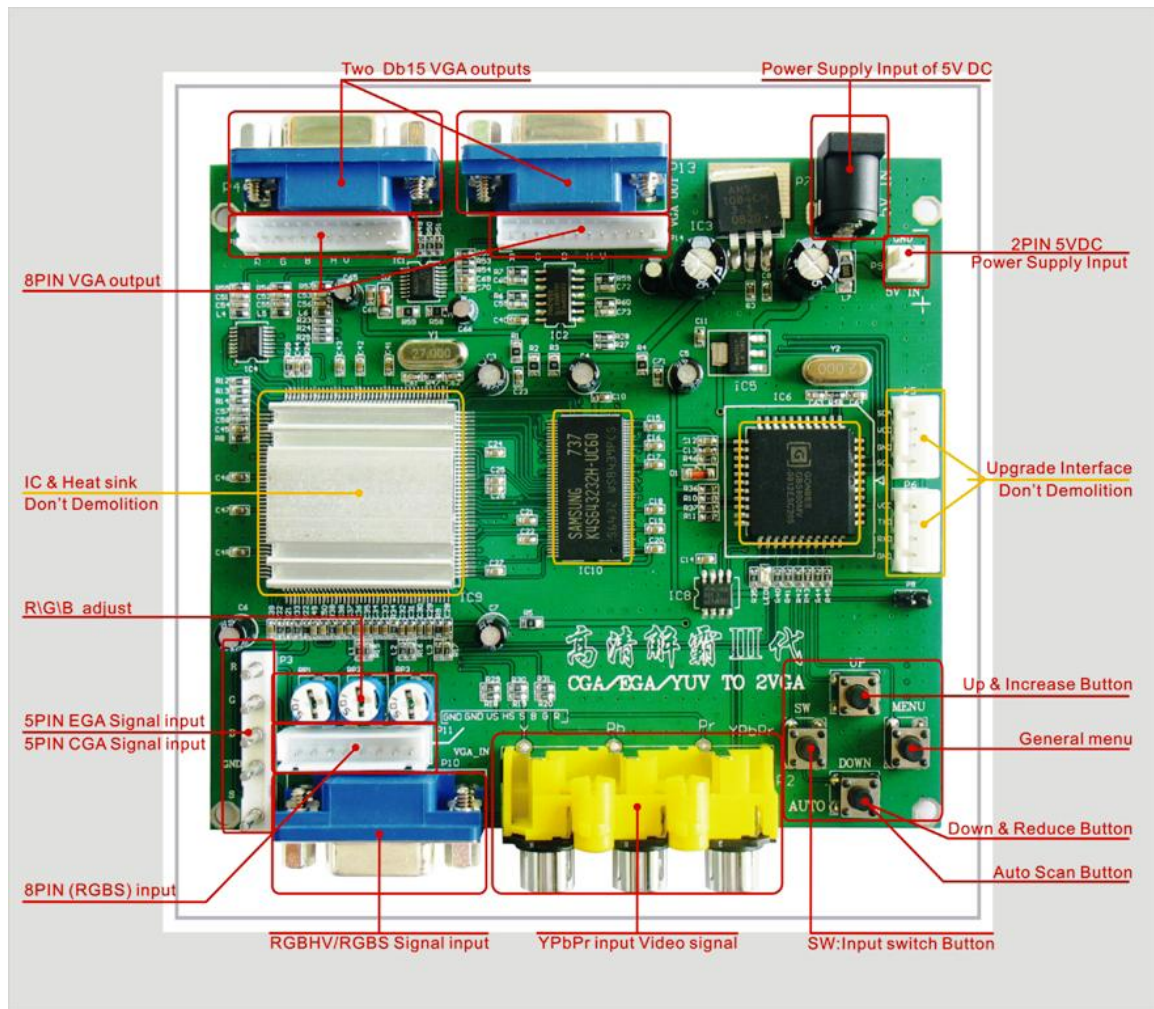

AT 3800 Scan Converter

The AT 3800 can easily convert any CGA or EGA input signal to a VGA output signal suitable for display on an LCD monitor of any size.